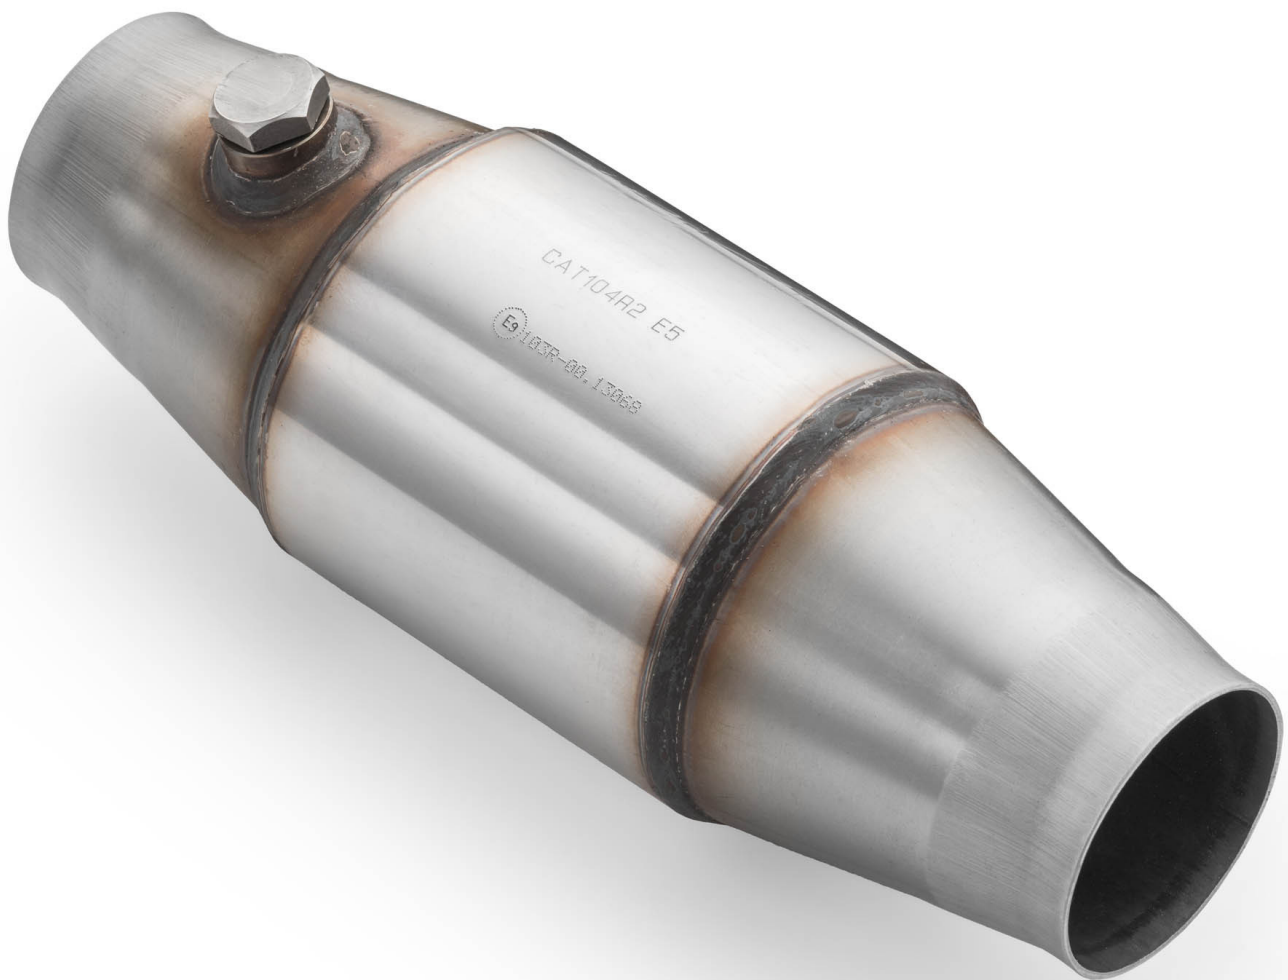

Sports catalytic converter 200 cpsi QCAT E-MARKED

Product codes:

Reference: CATA9X

EAN13: 5905601237181

Product features:

Capacity (cpsi): 200 cpsi
Cartridge type: Sport
Cartridge material: Metal
Producer: QCAT
Total length: 300 mm
Catalyst diameter: 101 mm
Shape of the catalyst: round
Certified: E9

Product attributes:

euro standard: Euro 5
Inlet pipe diameter: 63,5 mm

Product description:

S409 stainless steel sports catalytic converter with metal insert. Compatible with gasoline engines. Mounted in parallel support engine capacity up to 4 liters and 400 horsepower.

- Metal catalyst cartridge with 200 cpsi capacity
- Designed for engines with a maximum output of 200 hp

The catalytic converter meets the requirements of the European directive:

- The EURO 5 Directive 2007/715/EC[13] for light passenger and company cars. Effective from 2009.